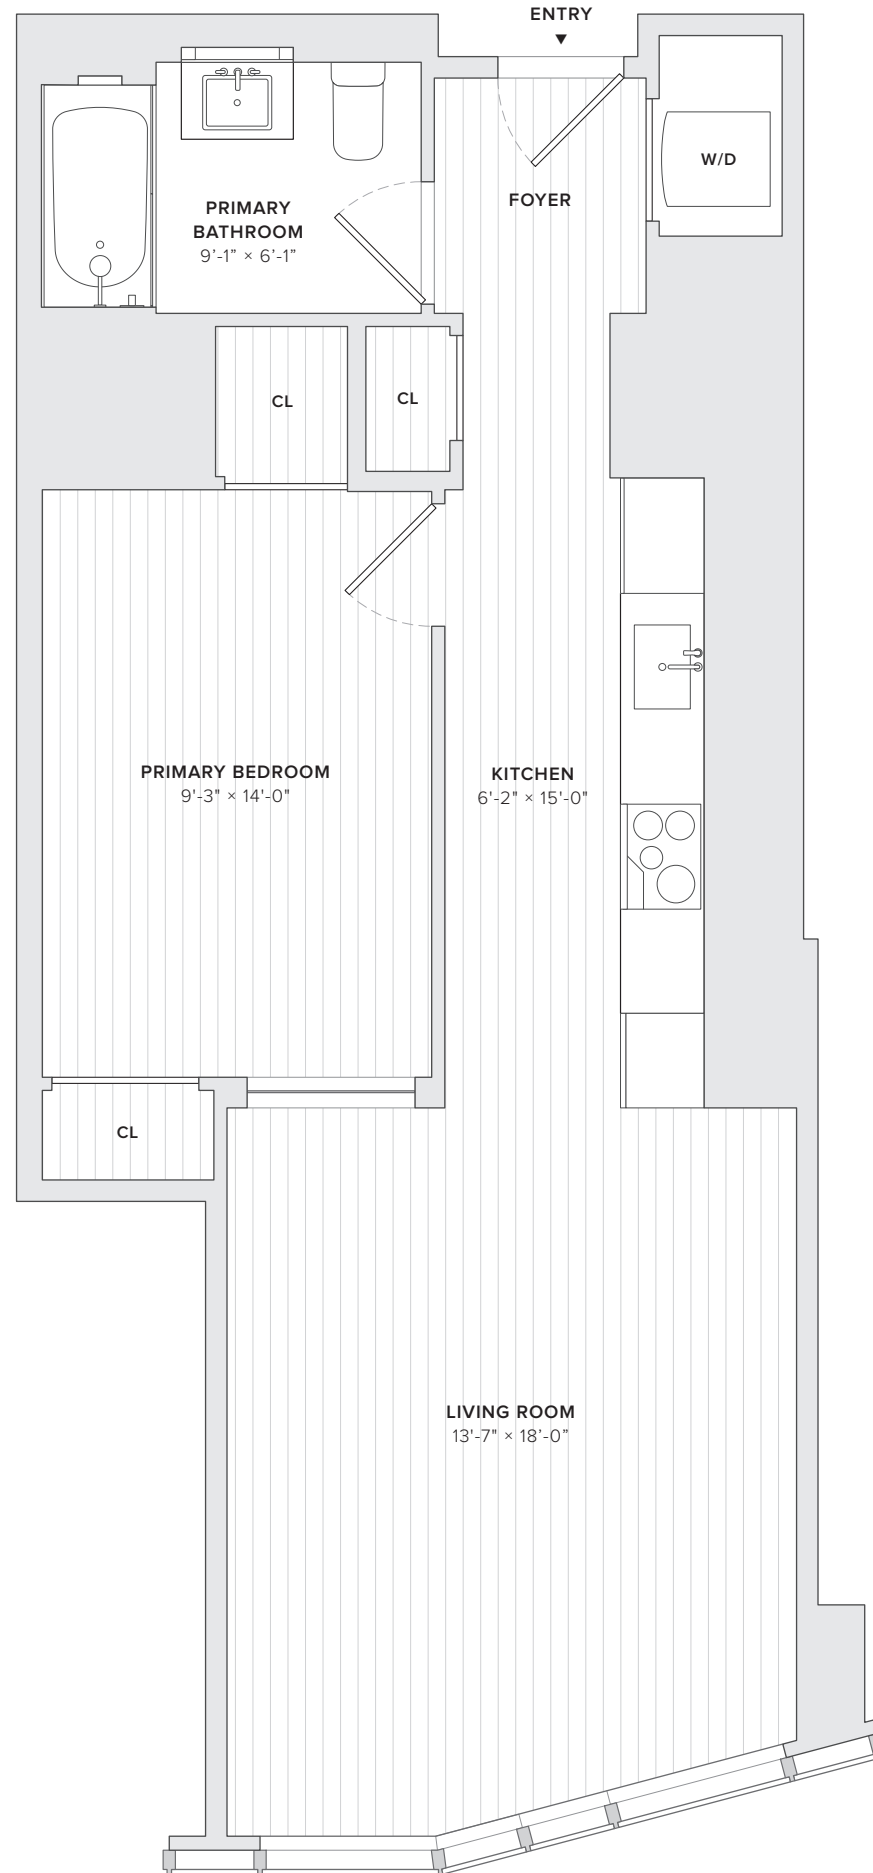

**THE RITZ-CARLTON
RESIDENCES**

BOSTON, SOUTH STATION TOWER

RESIDENCE 37-49J

**JUNIOR 1 BEDROOM
1 BATHROOM**

RESIDENTIAL AREA

+/- 675 SF

Full Seaport Views

Formal Foyer with Coat Closet

Primary Bedroom with Dual Closets

Operable Windows

Residence 37-49j