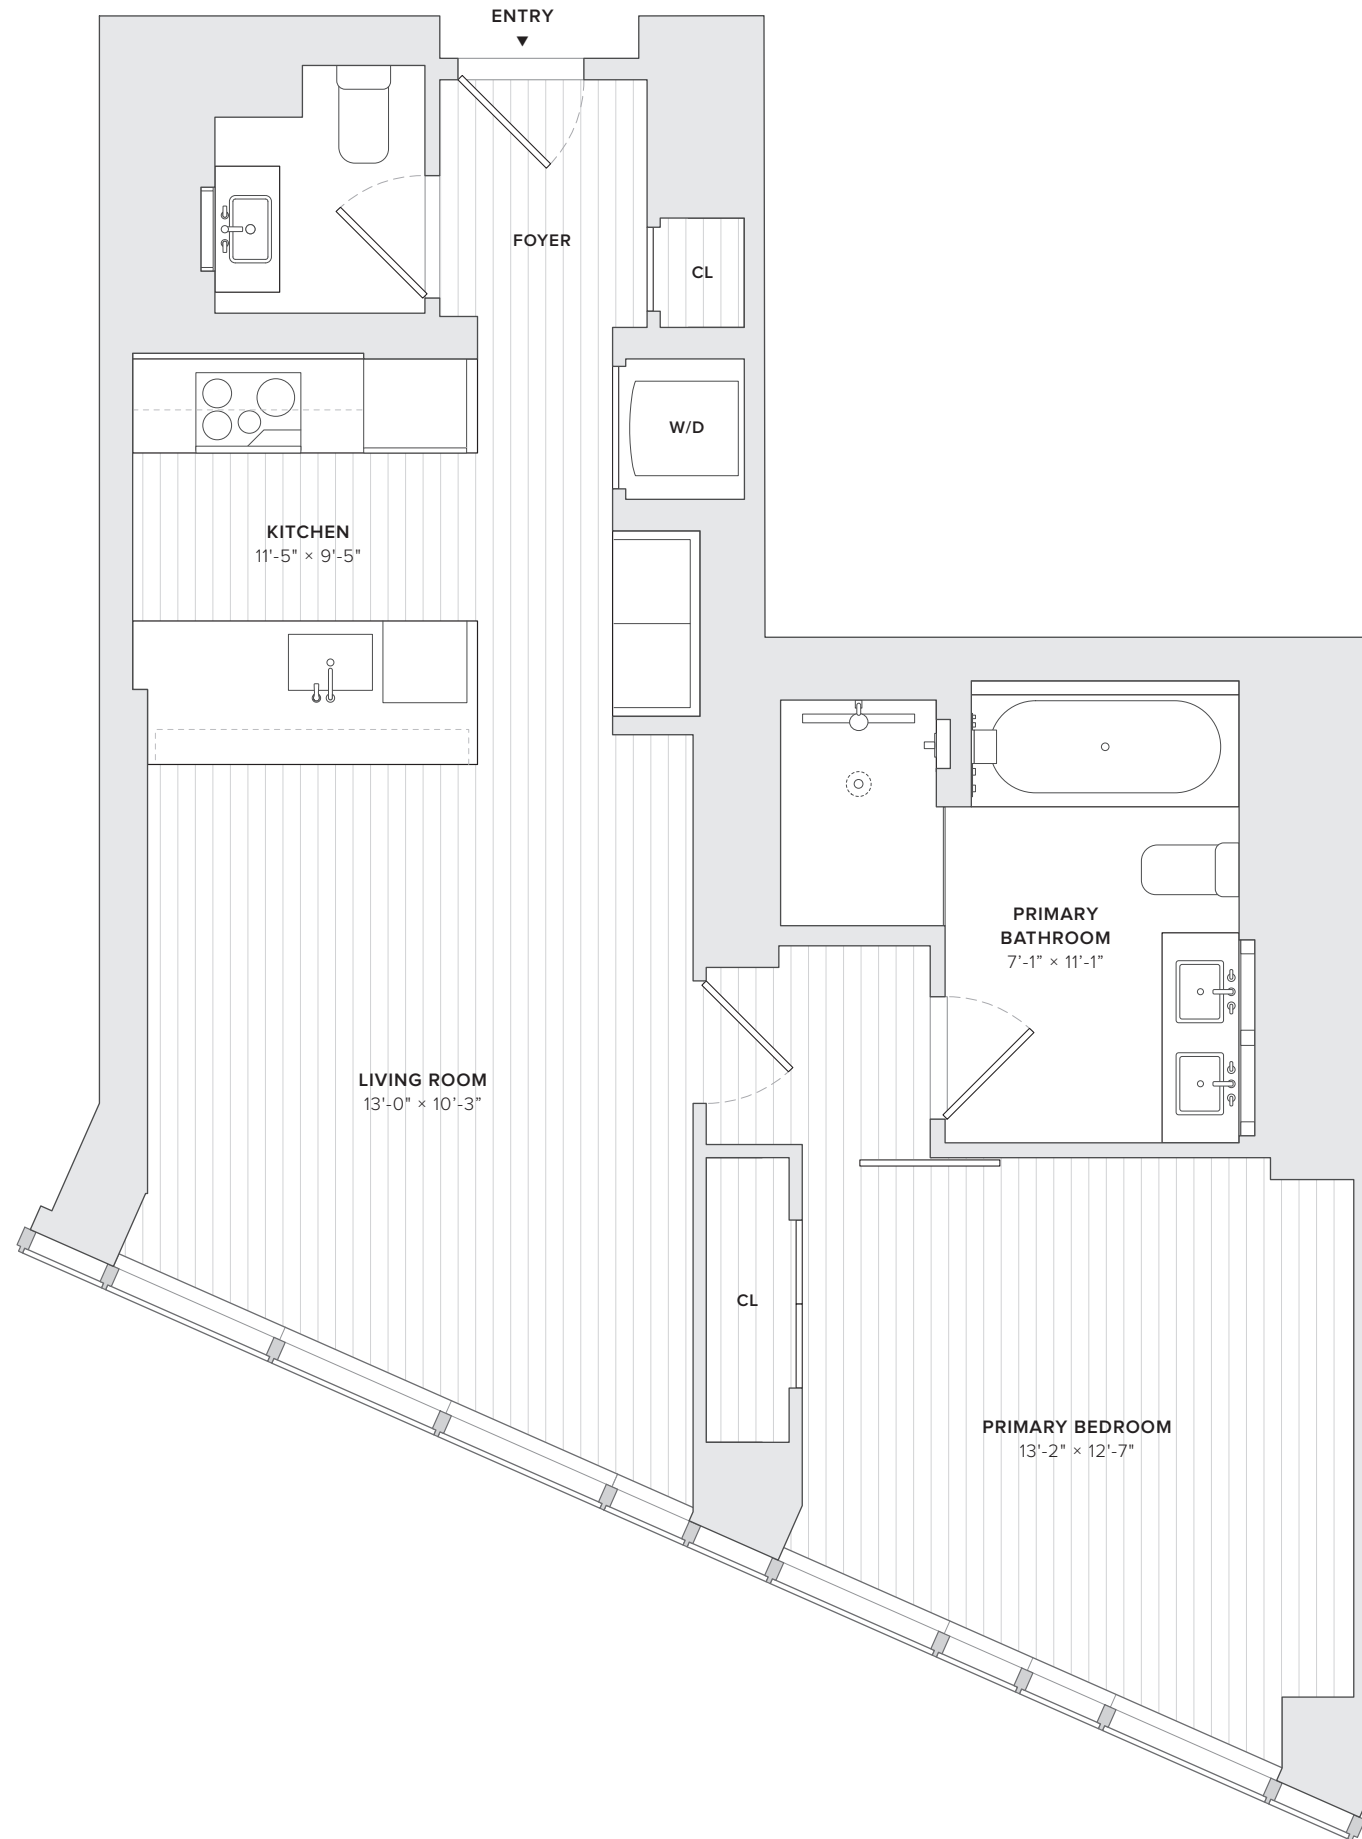

**THE RITZ-CARLTON
RESIDENCES**

BOSTON, SOUTH STATION TOWER

RESIDENCE 37-49M

**1 BEDROOM
1.5 BATHROOMS**

RESIDENTIAL AREA

+/- 836 SF

Full Seaport Views

Formal Foyer with Coat Closet

Primary Bedroom Suite with Closet

Five-Fixture Primary Bathroom

Powder Room

Operable Windows

Residence 37-49M