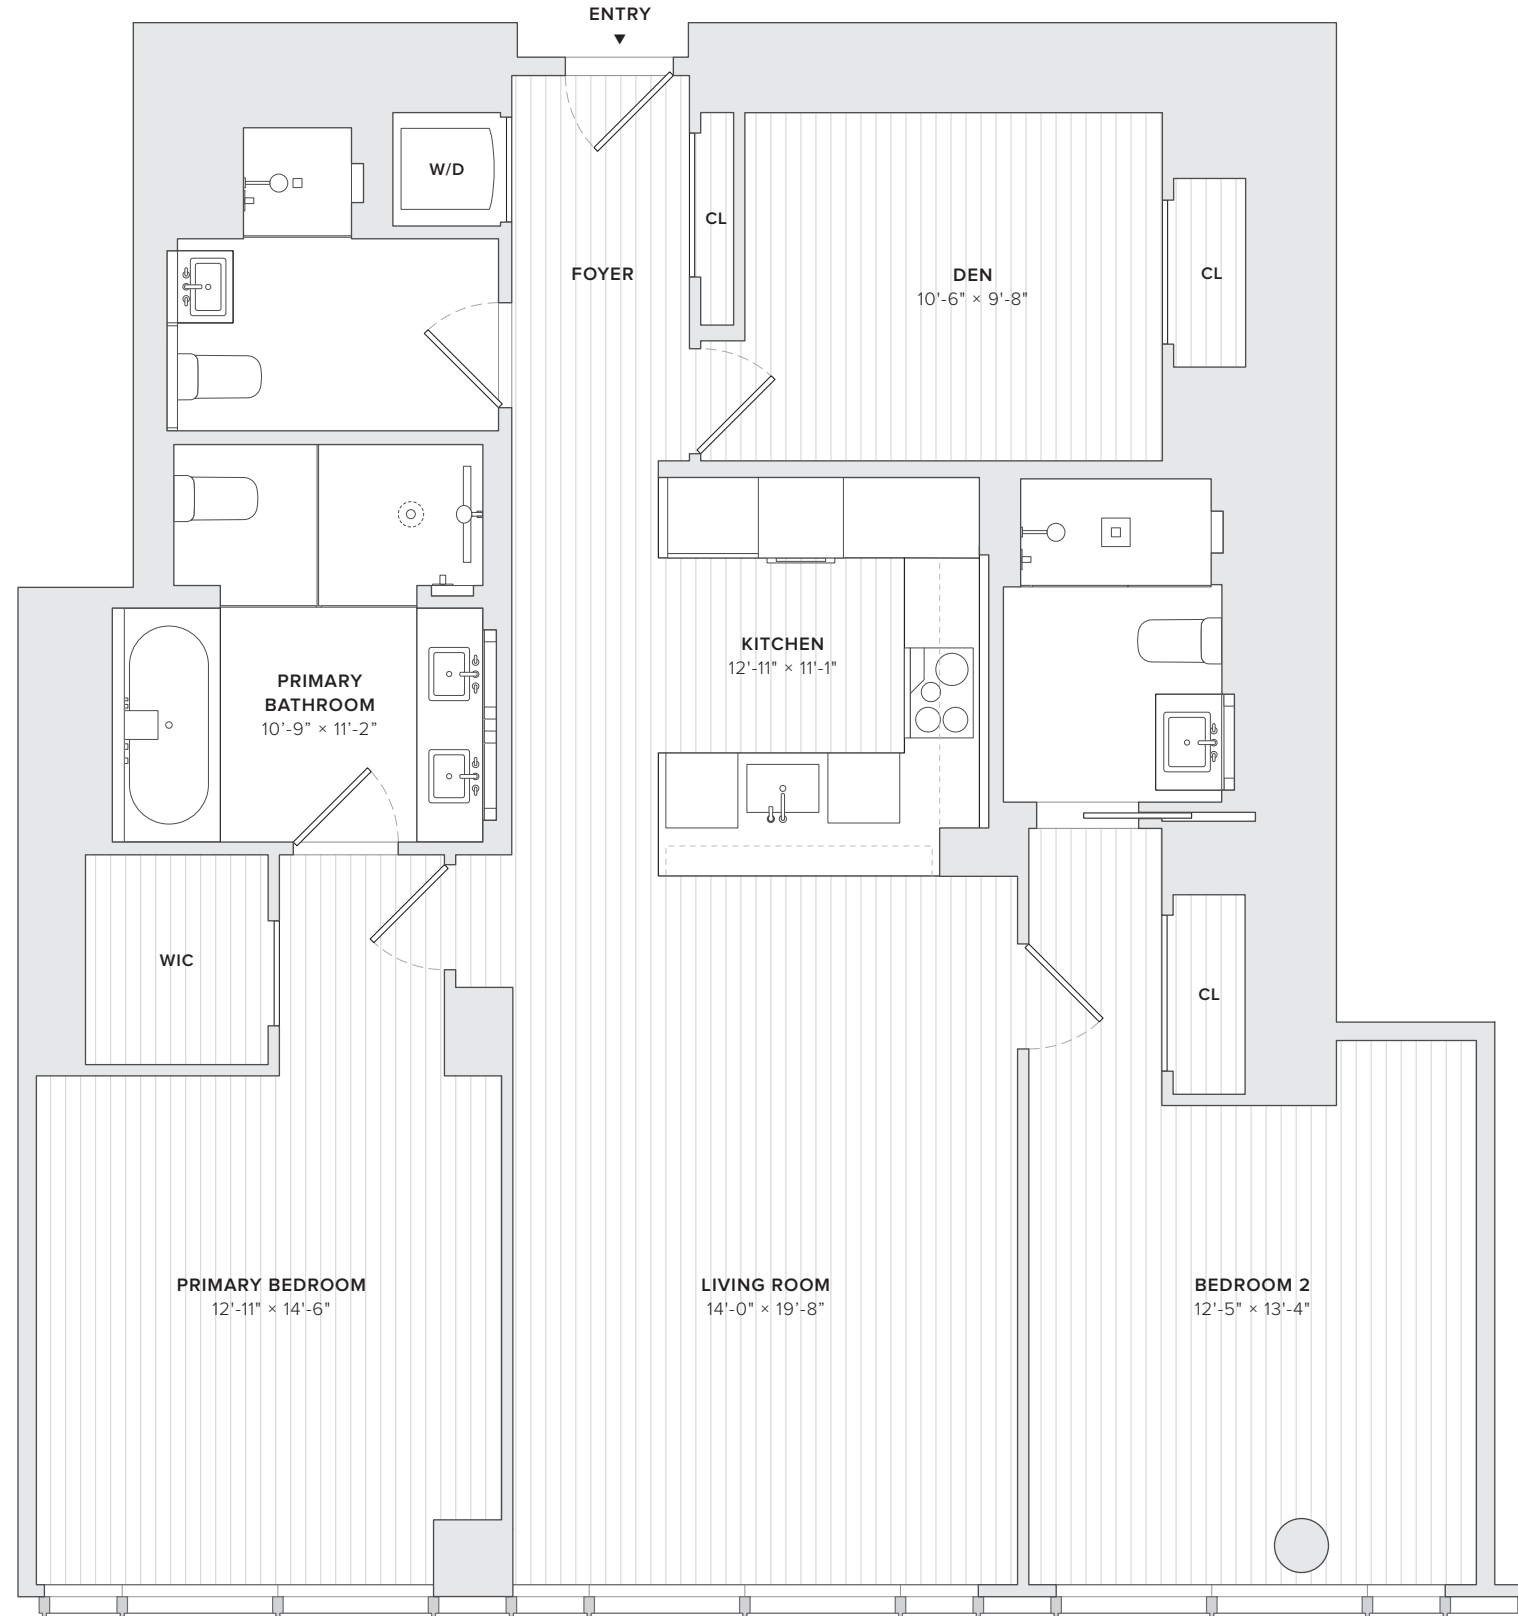

**THE RITZ-CARLTON
RESIDENCES**

BOSTON, SOUTH STATION TOWER

RESIDENCE 37-49K

**2 BEDROOMS
1 DEN
3 BATHROOMS**

RESIDENTIAL AREA
+/- 1,483 SF

- Full Seaport Views
- Formal Foyer with Large Coat Closet
- Primary Bedroom Suite with Walk-In Closet
- Five-Fixture Primary Bathroom
- Split Bedrooms
- Guest Bedroom with En-Suite Full Bathroom
- Private Den/Office with Closet
- Three Full Bathrooms
- Operable Windows

Residence 37-49K